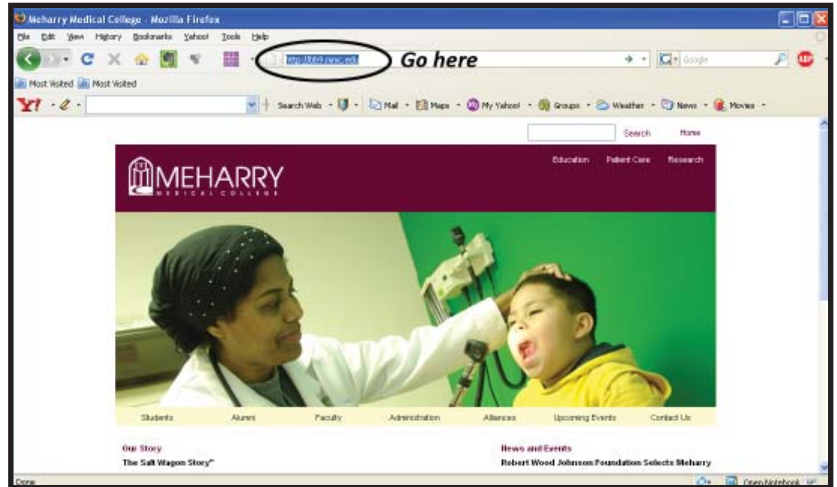

Logging into Blackboard

Blackboard is the web-based software which Meharry uses to provide course delivery, content management, community engagement, and outcomes assessment for students and staff.

1. Open a browser window (i.e. Internet Explorer, Mozilla Firefox) and go to <http://blackboard.mmc.edu>.

3. The login page is displayed.
Enter your **Username** and **Password** into the provided textboxes and click the **Login** button.
Welcome to Blackboard!